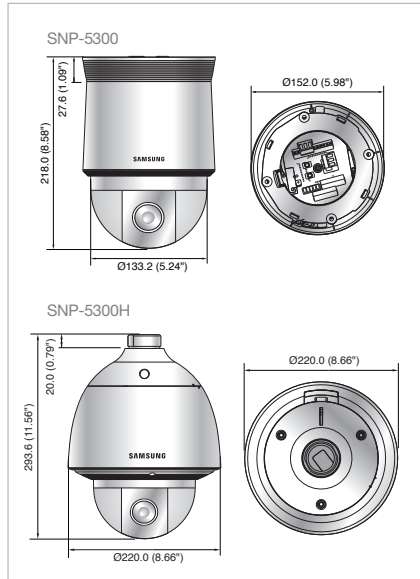

Dimensions

Unit : mm (inch)